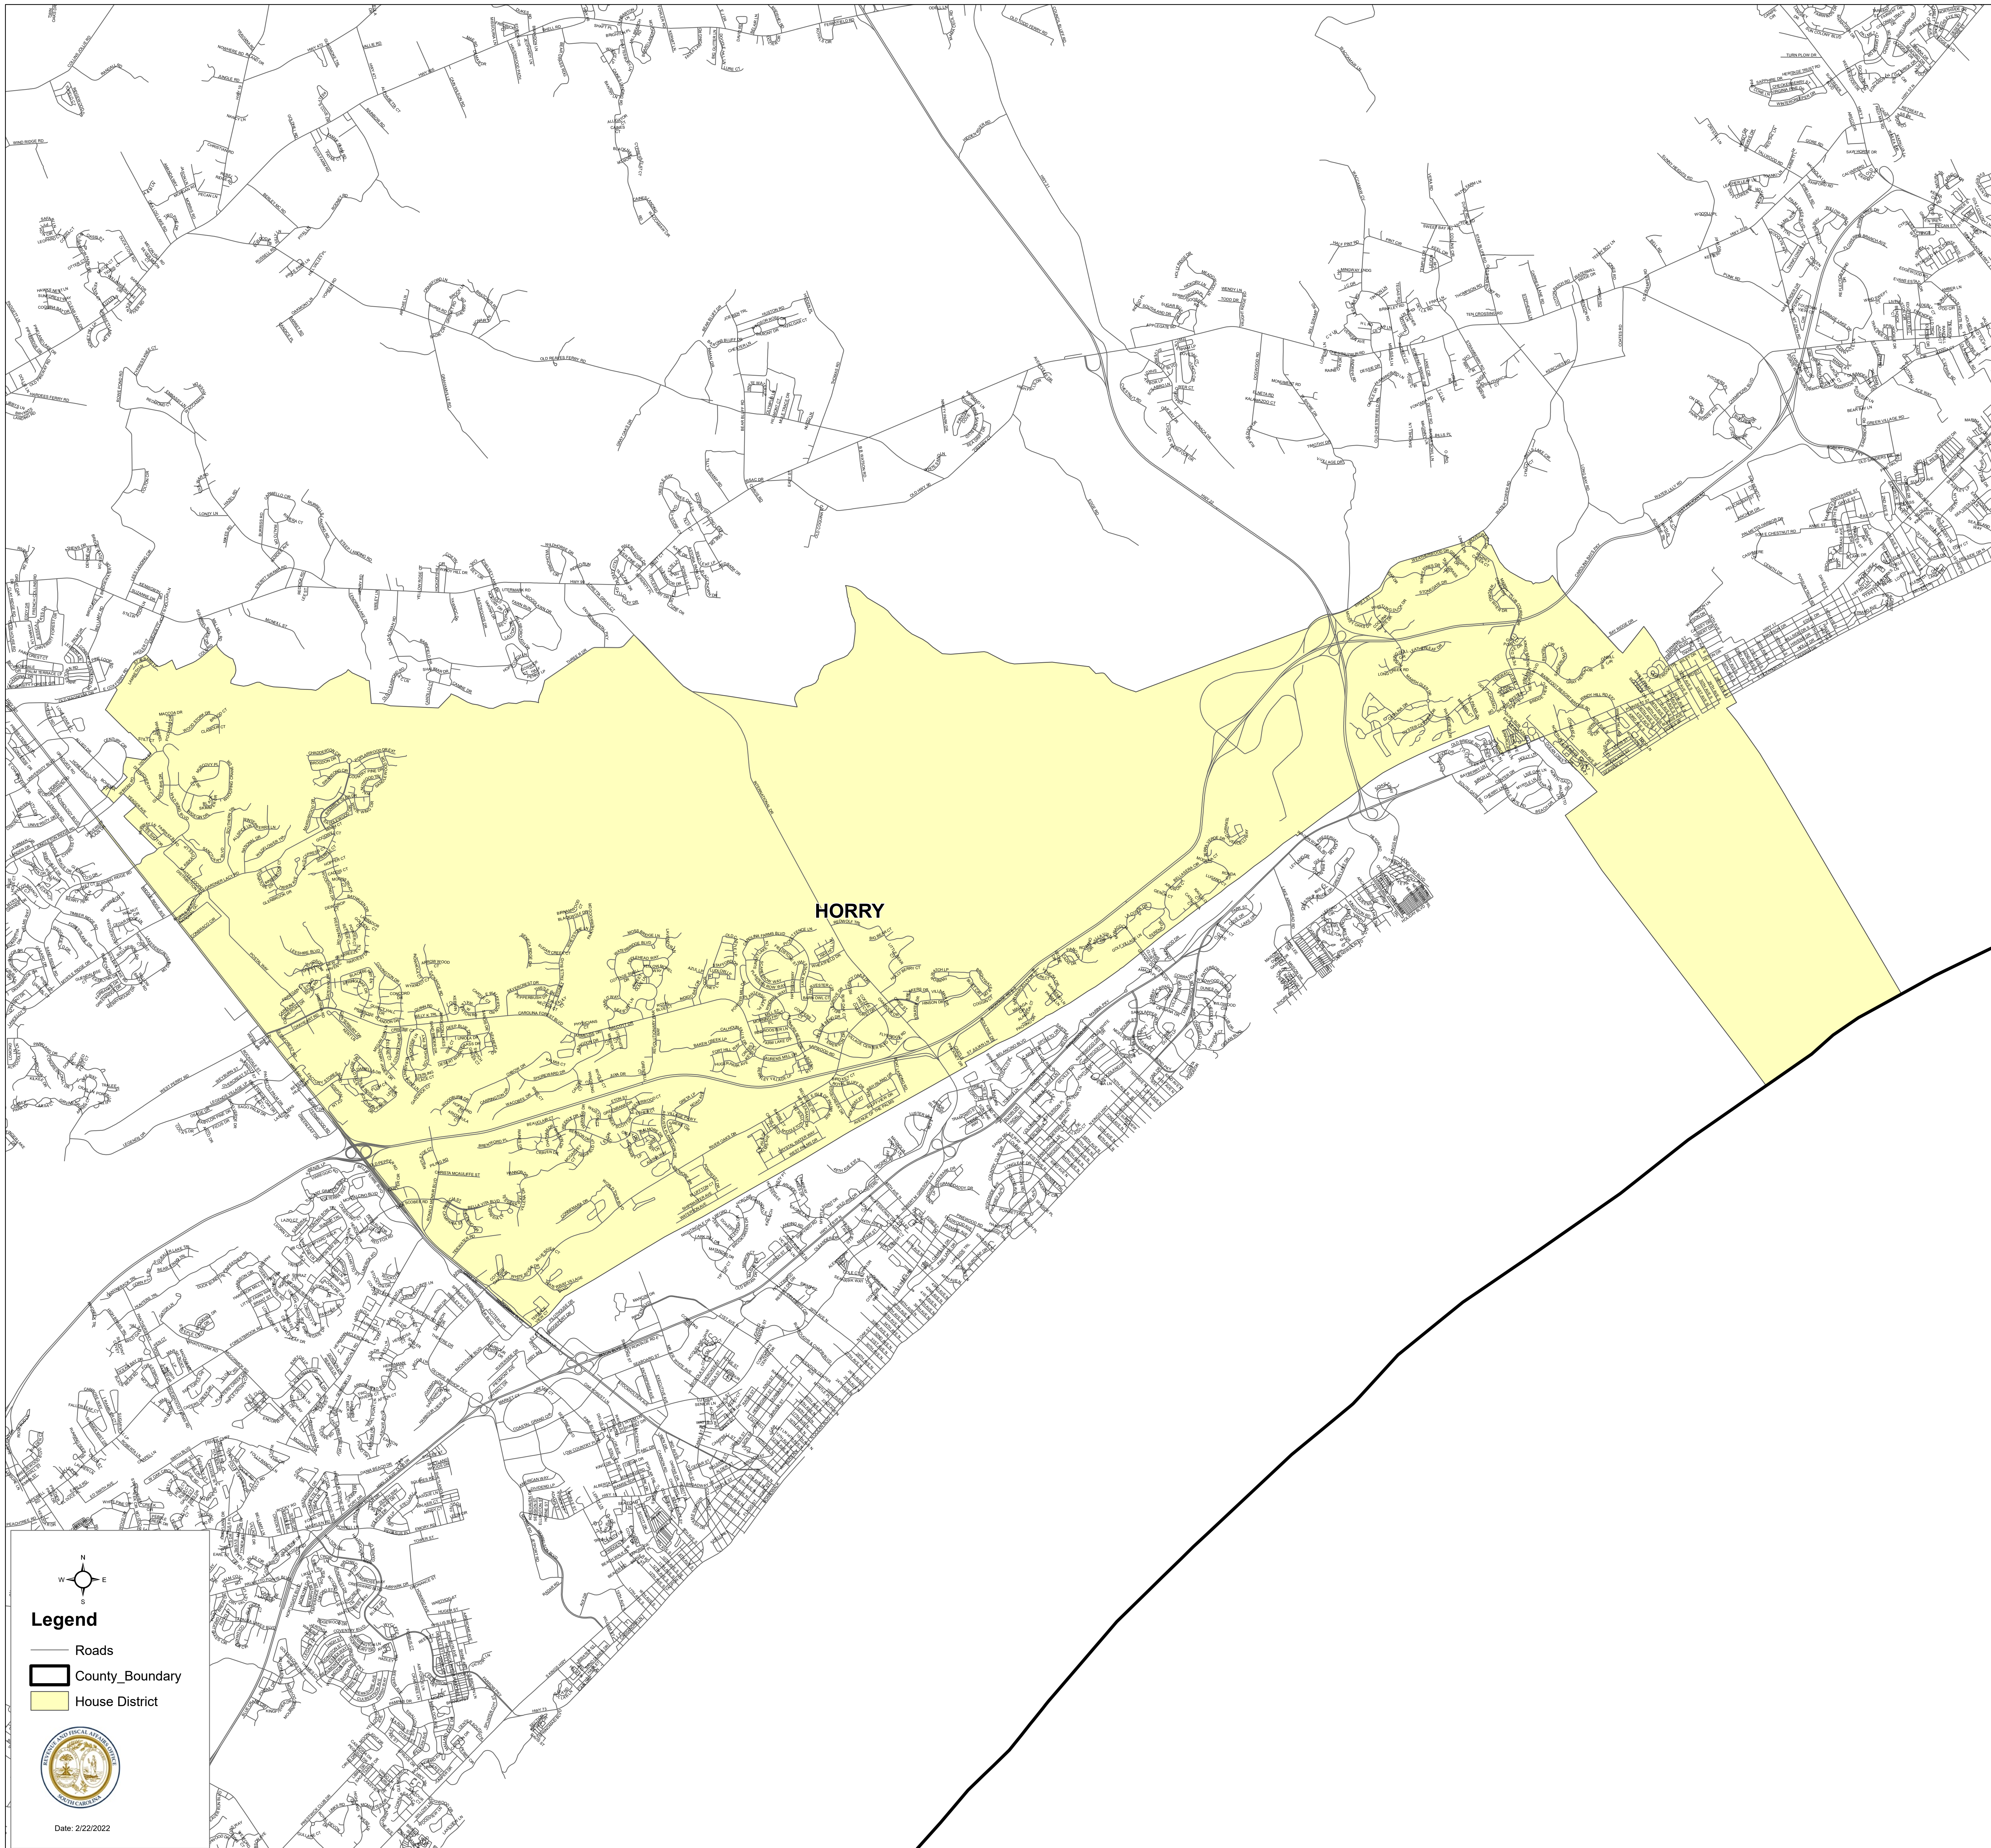

South Carolina House District 56

H.4493

Legend

- Roads
- ▬ County_Boundary
- House District

Date: 2/22/2022