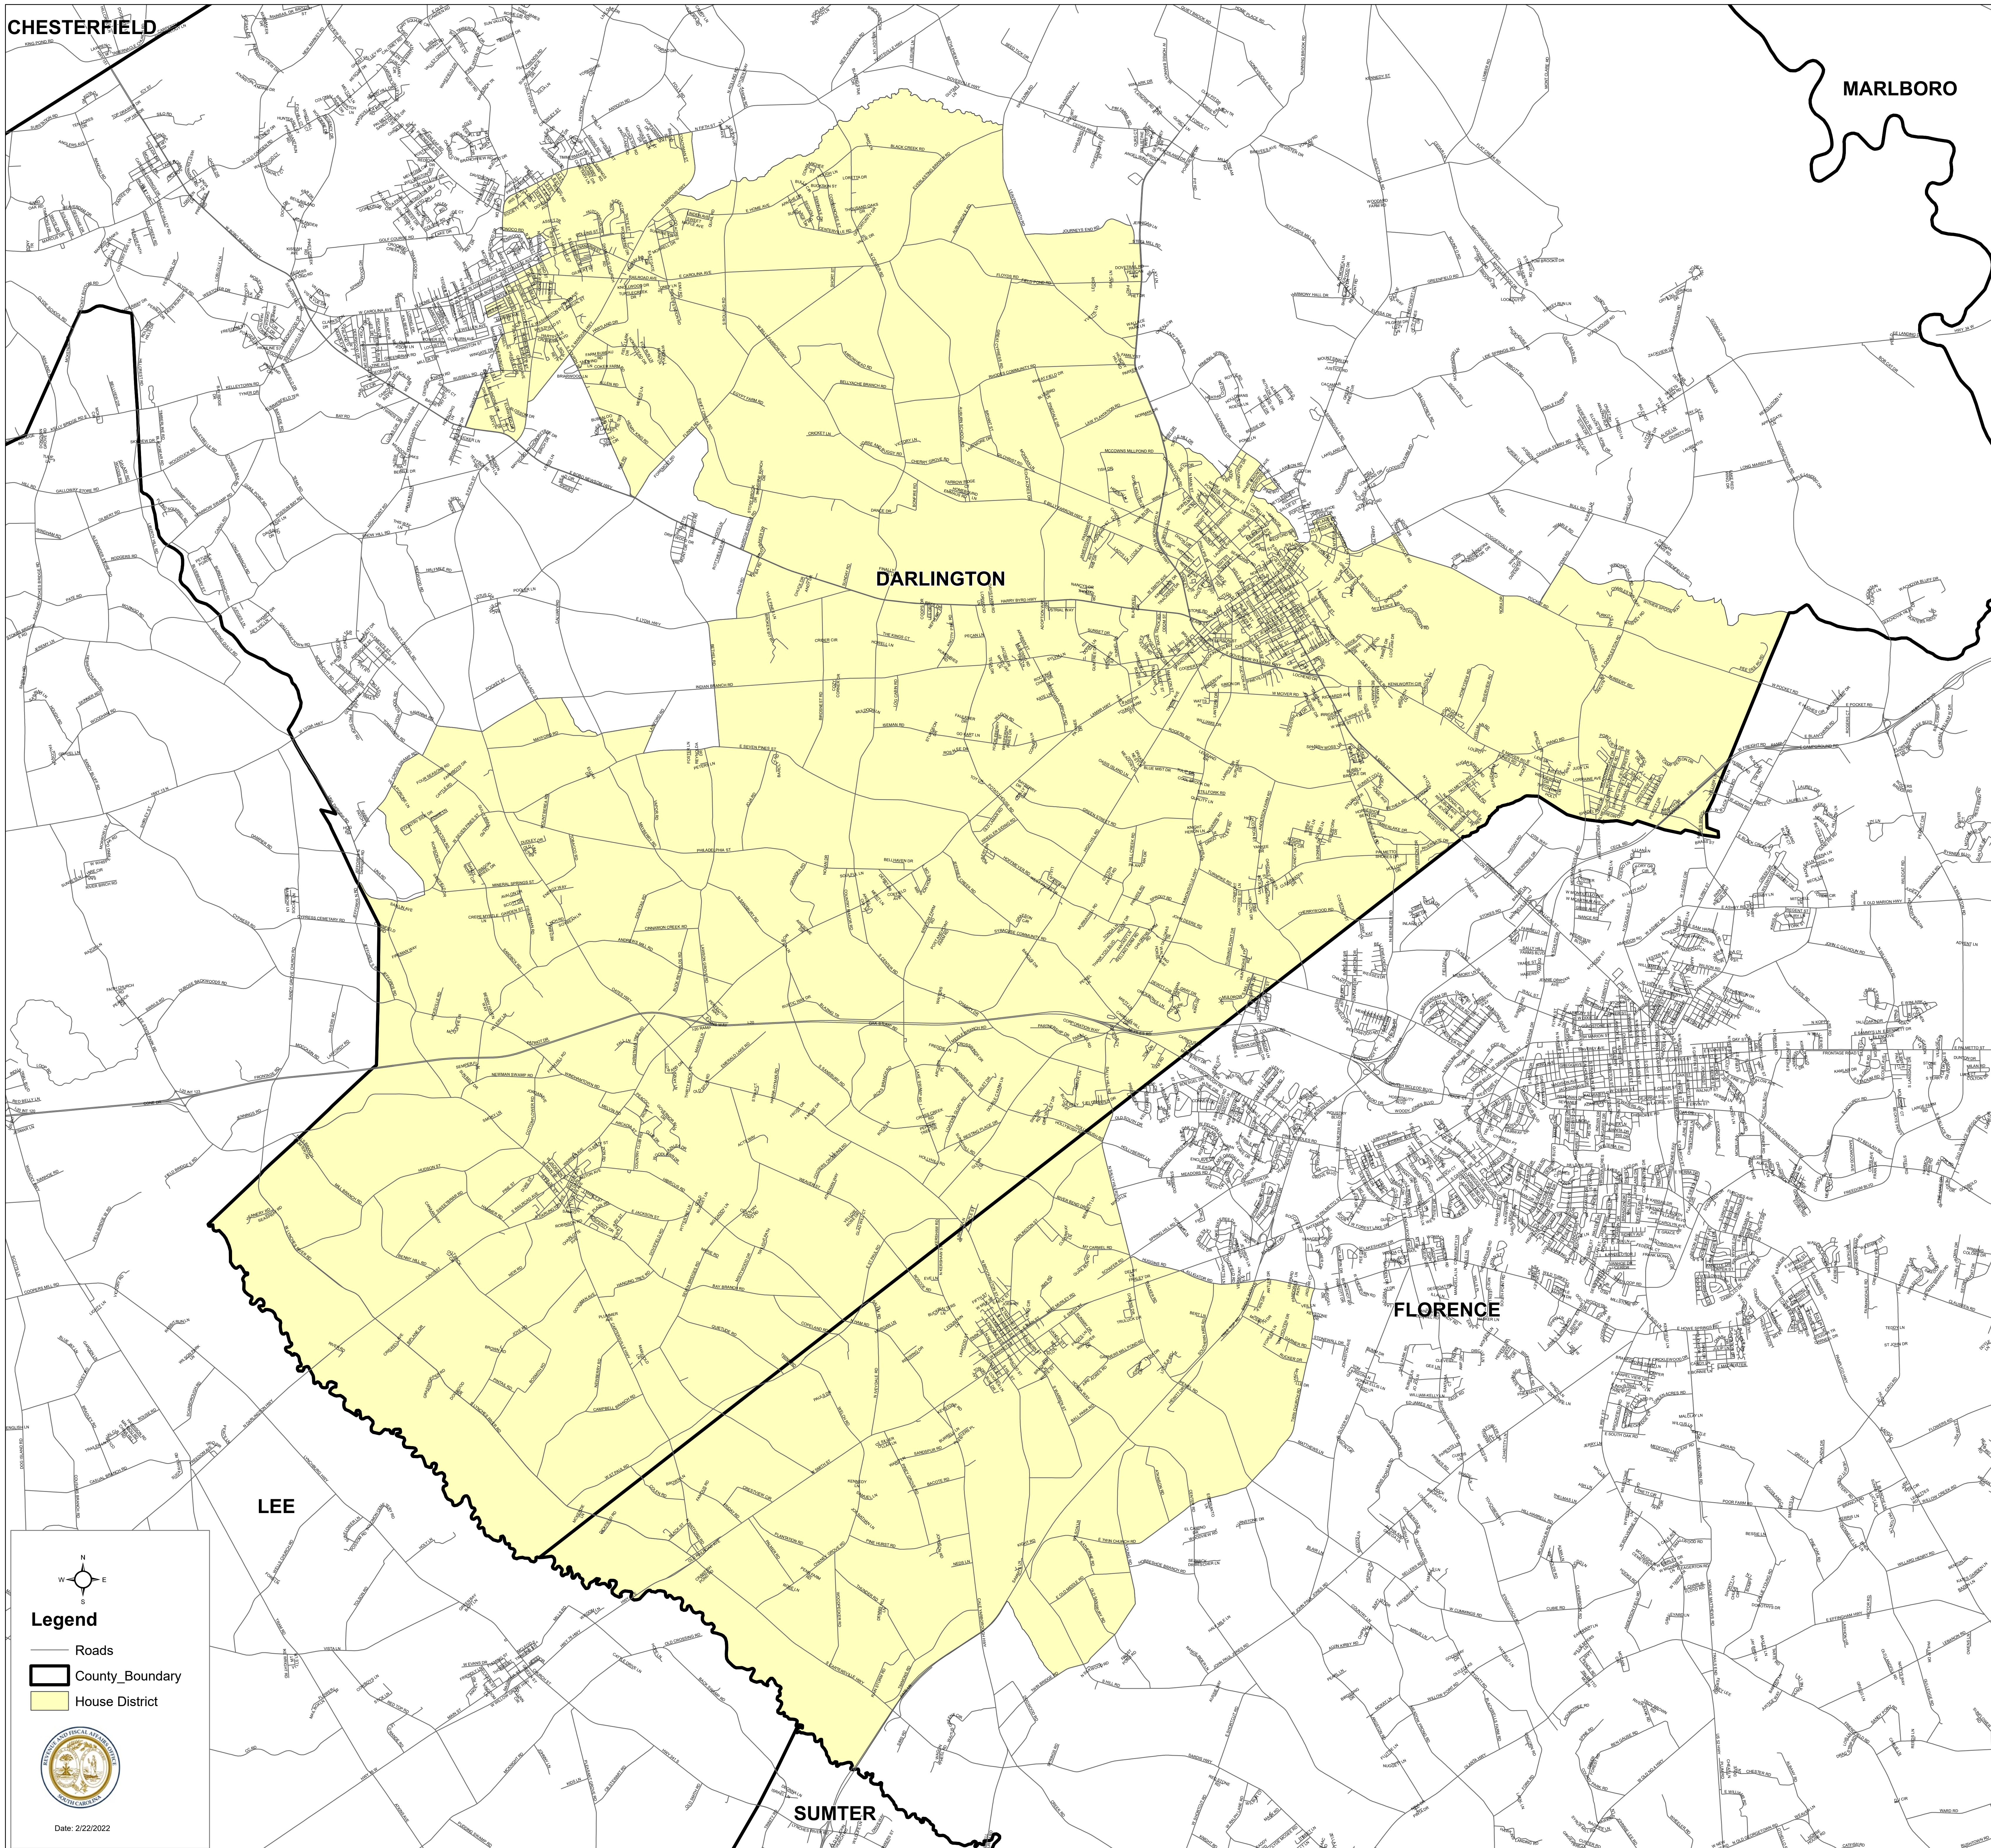

# South Carolina House District 62

H.4493

**Legend**

- Roads
- County\_Boundary
- House District

Date: 2/22/2022