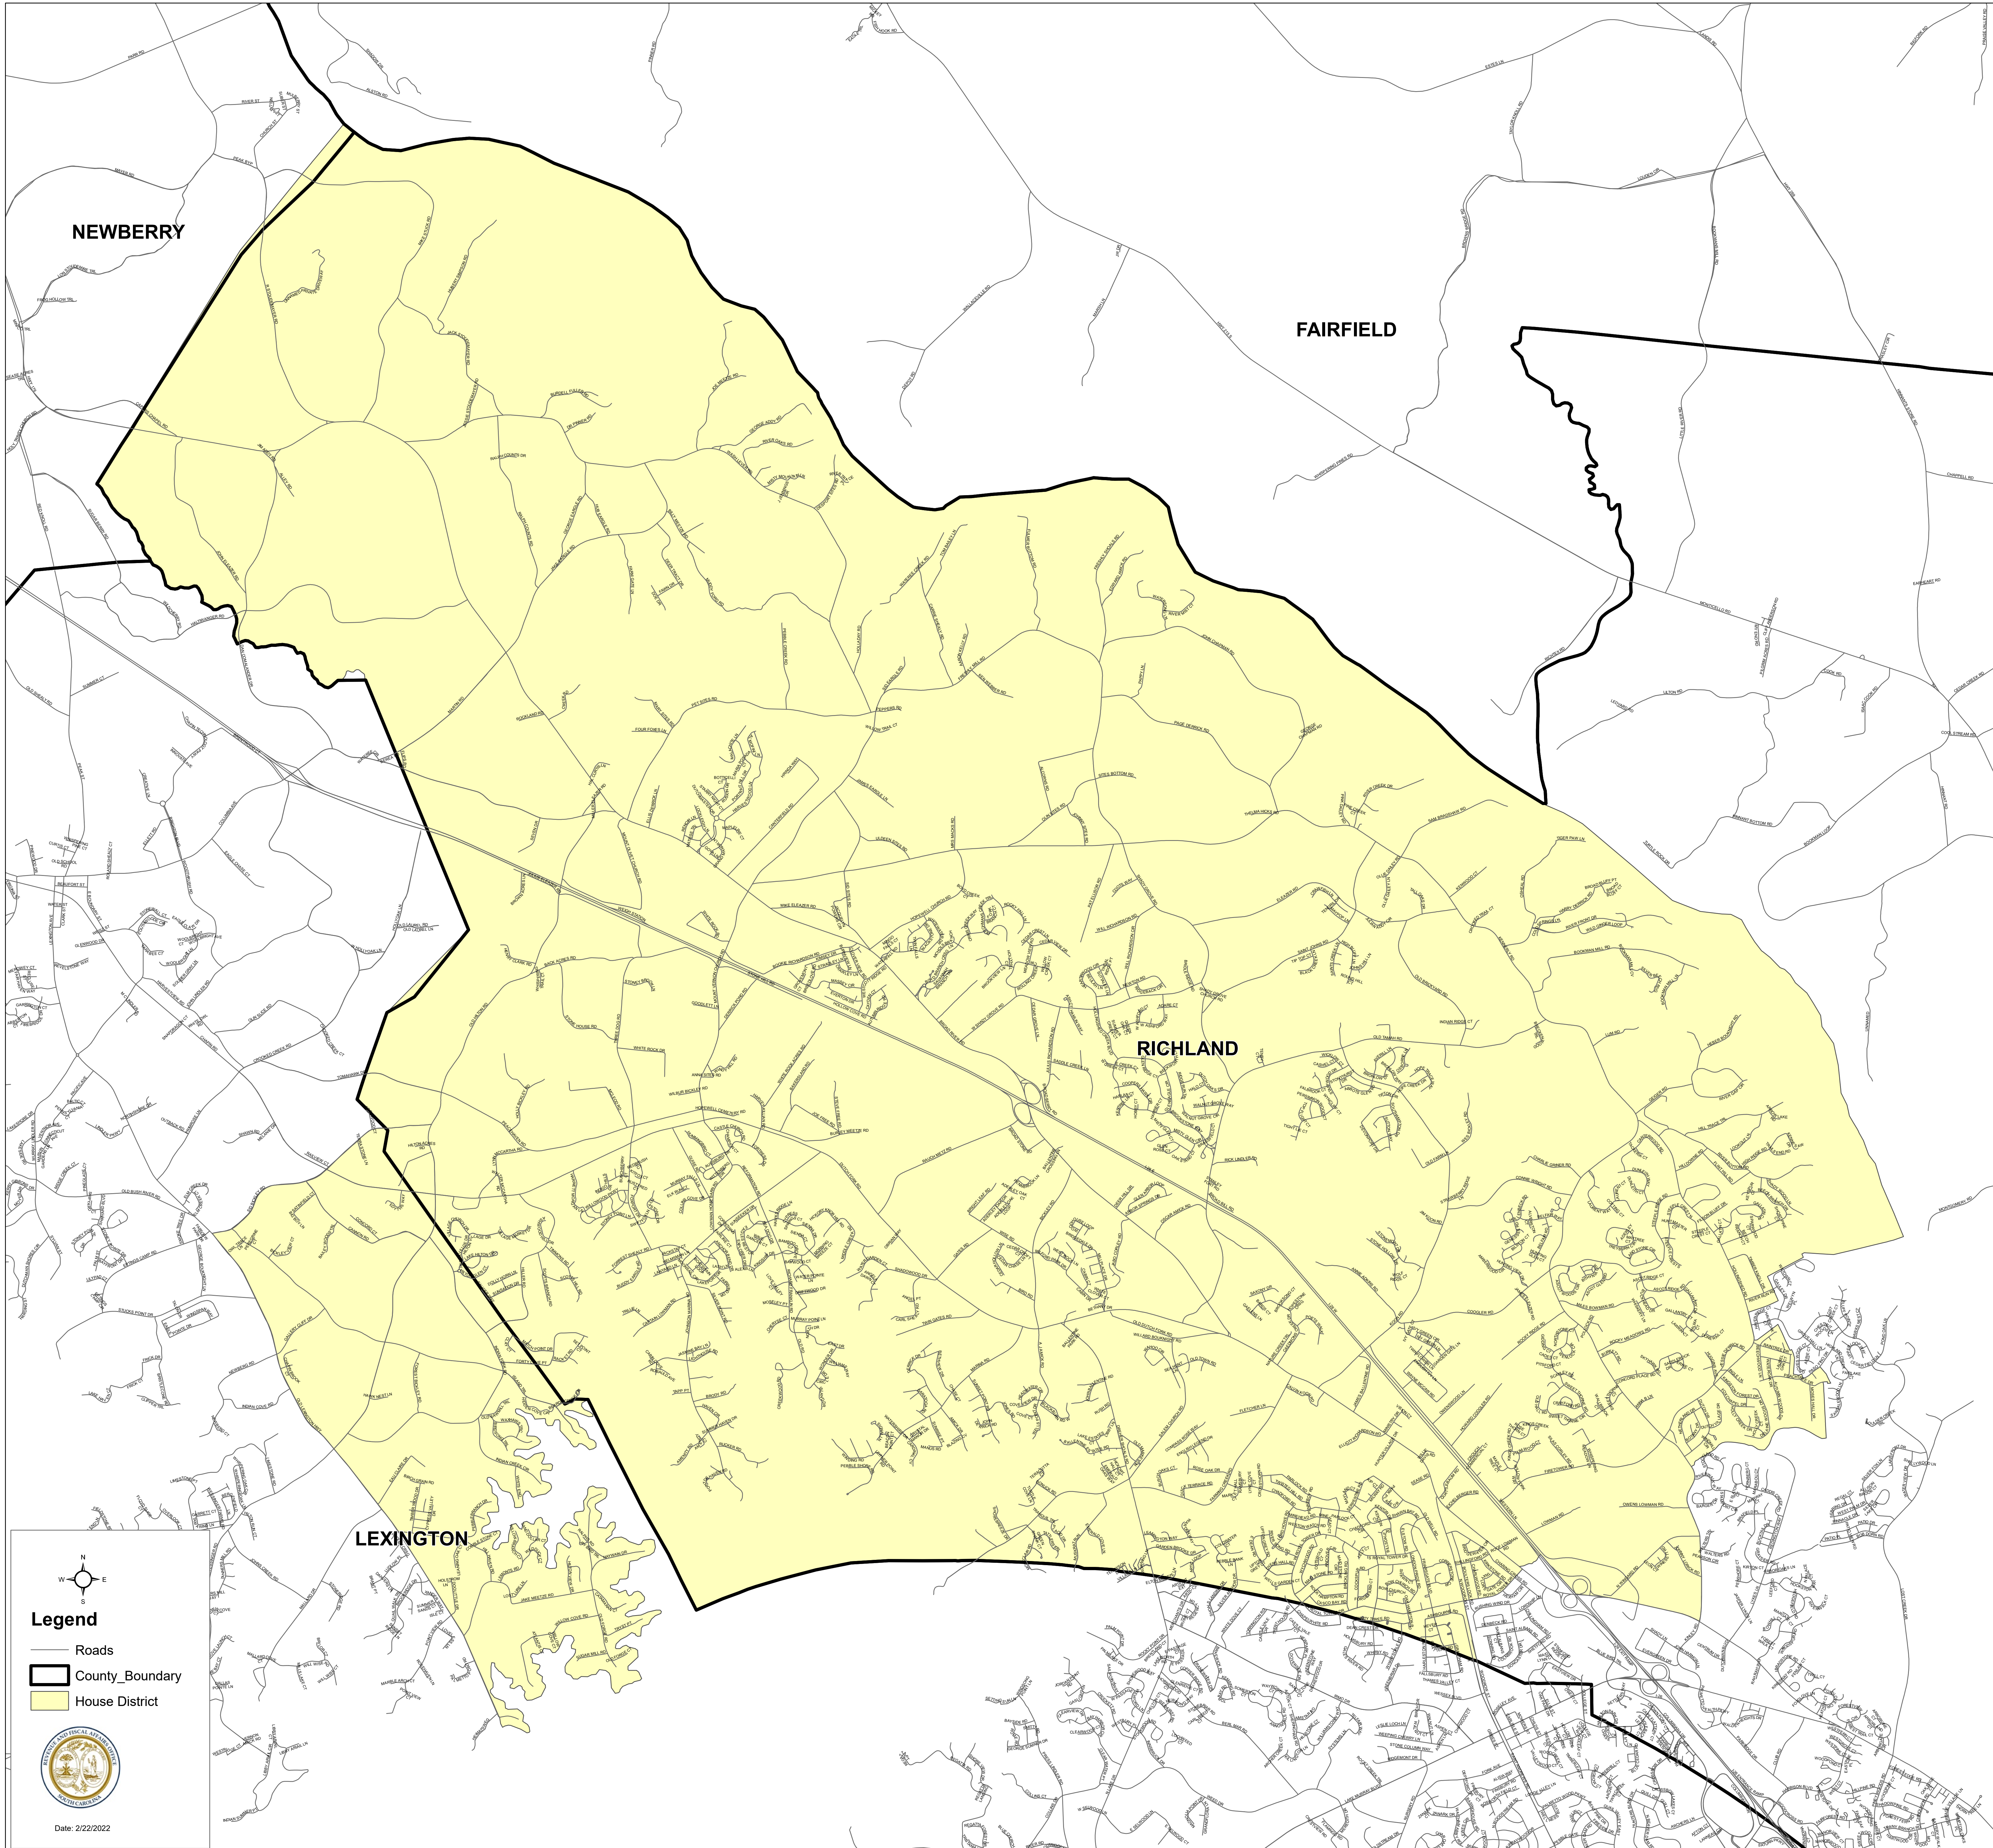

South Carolina House District 71

H.4493

NEWBERRY

FAIRFIELD

RICHLAND

LEXINGTON

Legend

- Roads
- ▬ County_Boundary
- House District

Date: 2/22/2022