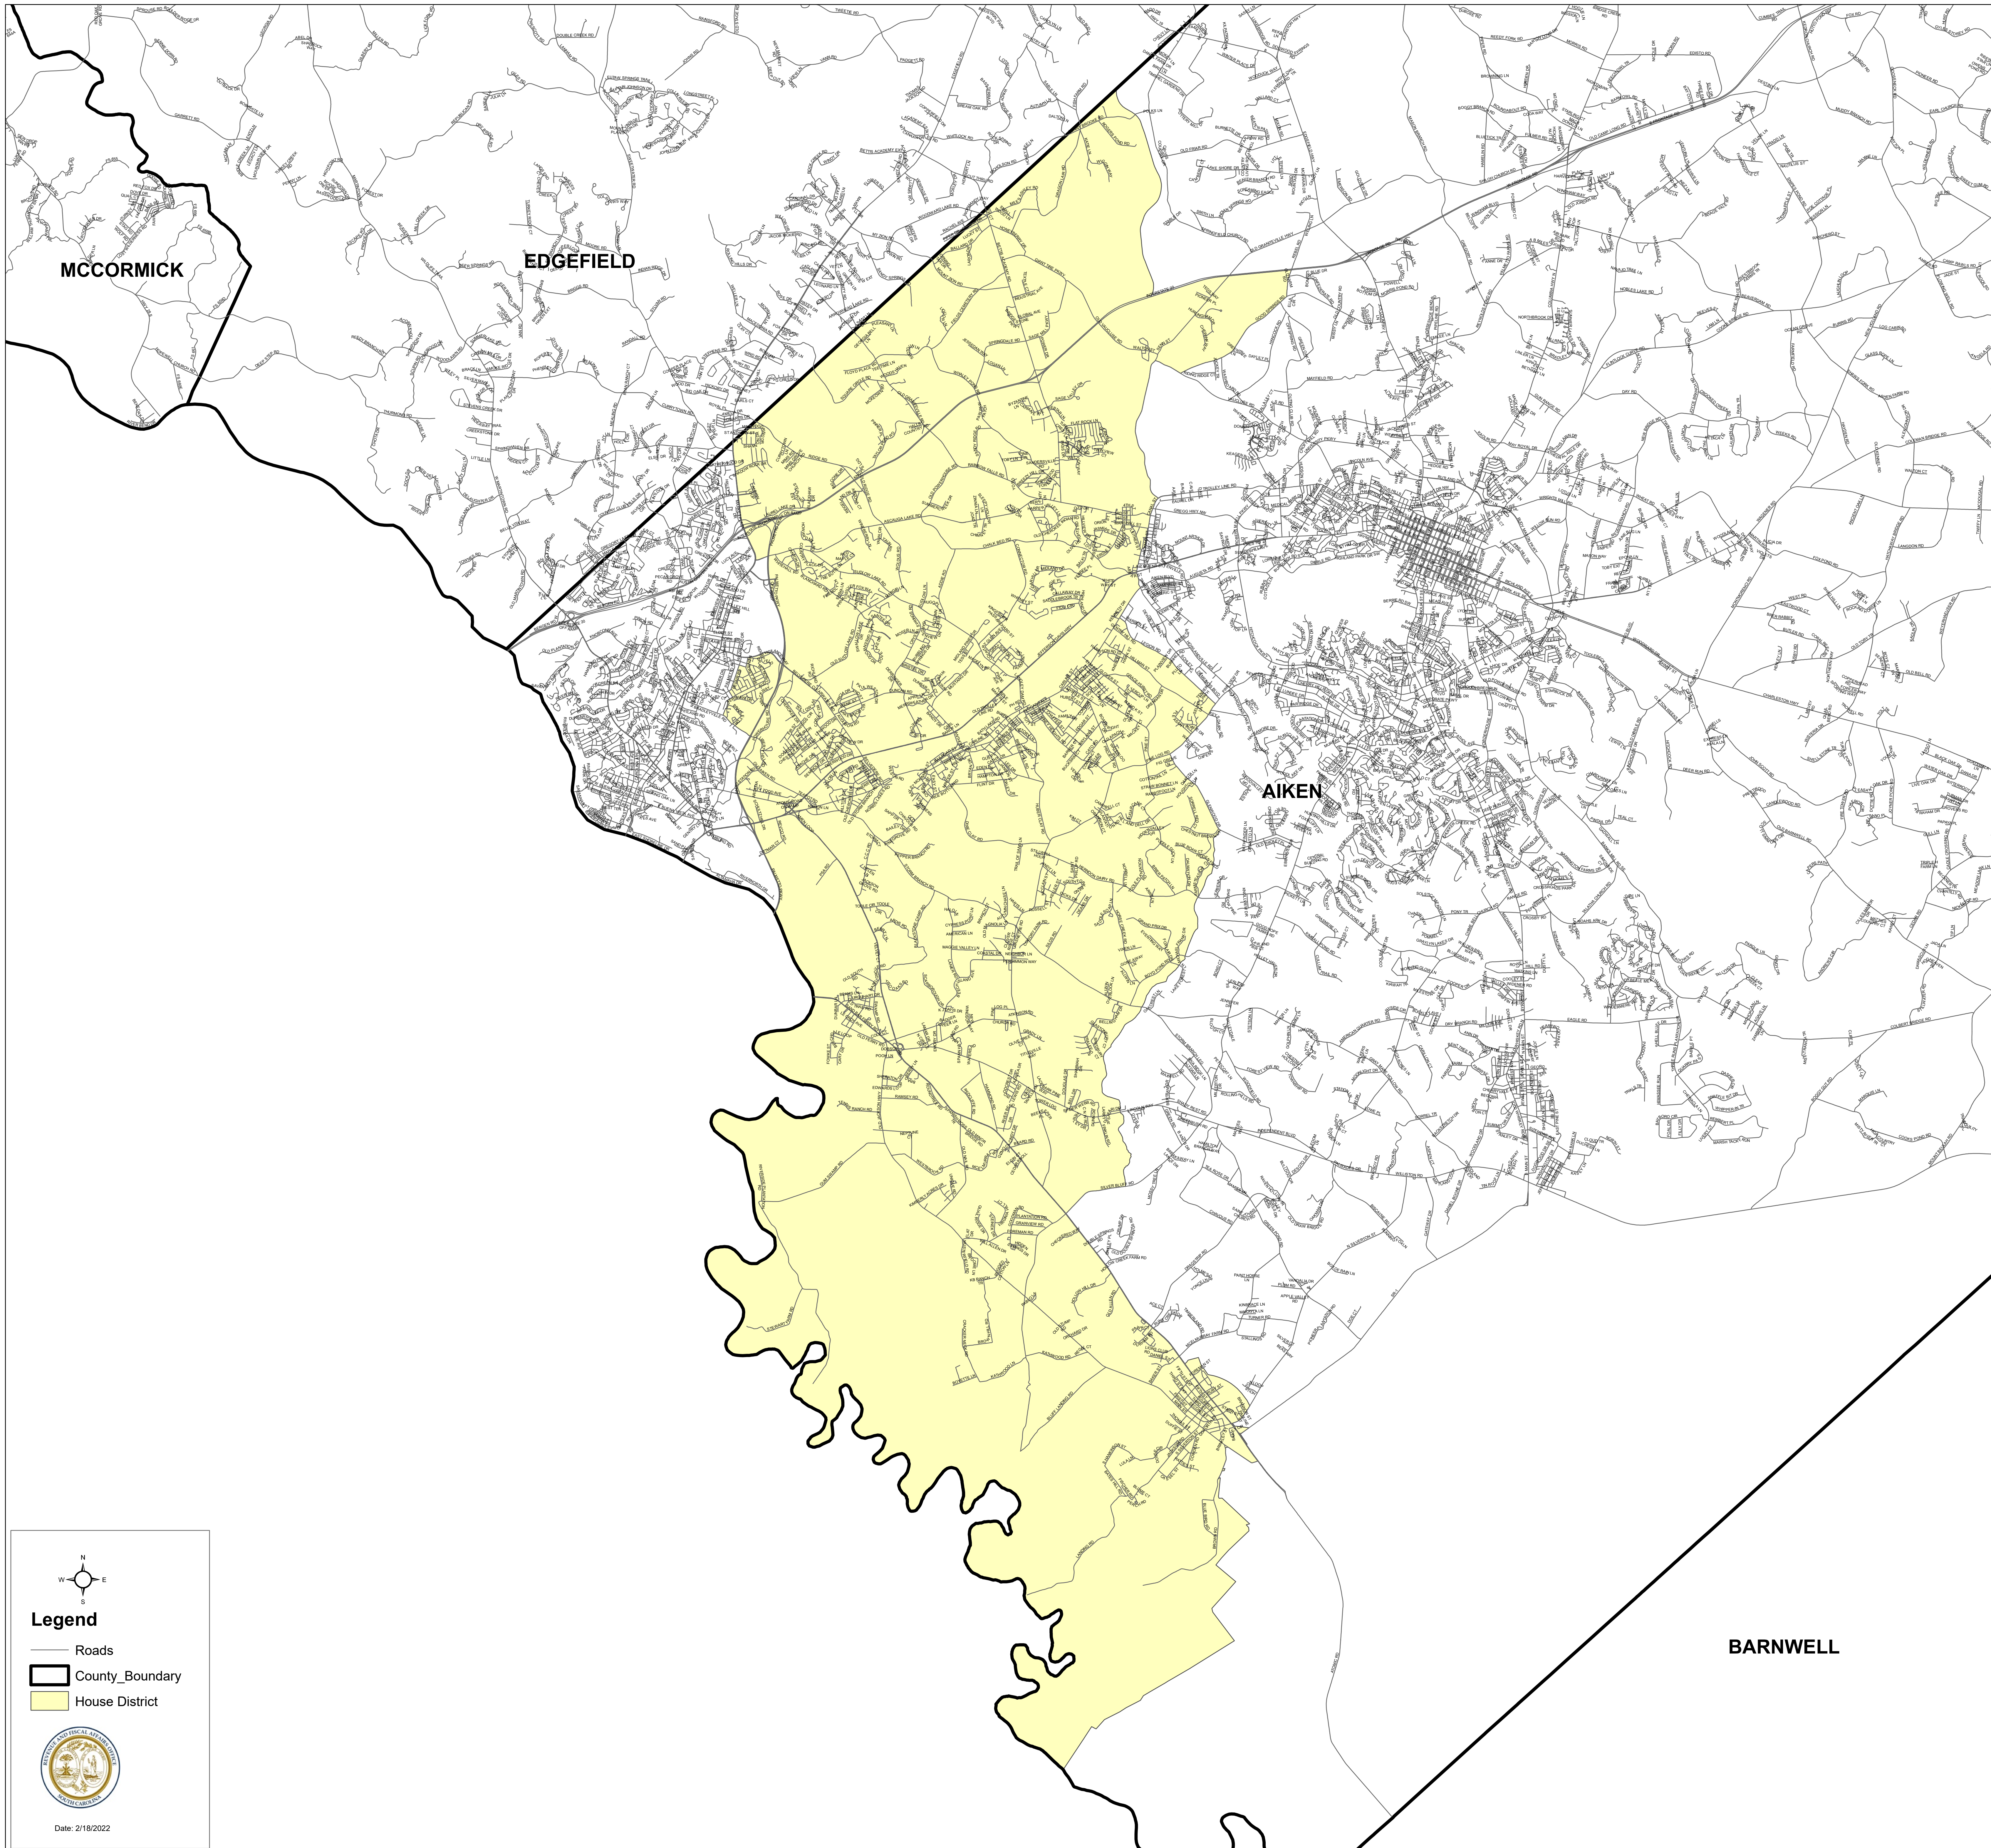

South Carolina House District 84

H.4493

MCCORMICK

EDGEFIELD

AIKEN

BARNWELL

Legend

- Roads
- ▭ County_Boundary
- ▭ House District

Date: 2/18/2022